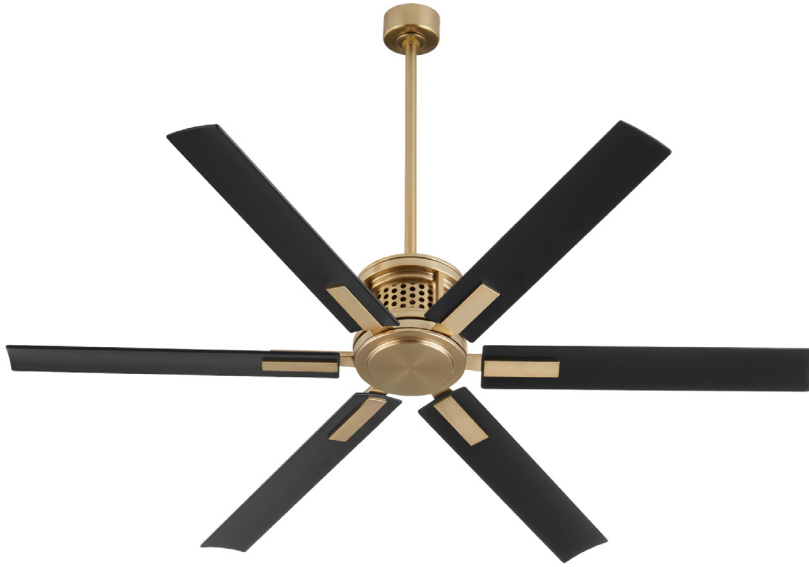

Zeus

10656-80

ZEUS 65" Fan - Aged Brass

Project: _____
Location: _____
Fixture Type: _____
Catalog #: _____

DETAILS	
FINISH:	Aged Brass
MATERIAL:	Steel
BLADE FINISH:	Matte Black
LOCATION:	Damp Listed
BLADES:	6

DIMENSIONS	
BLADE SWEEP:	65"
BLADE PITCH:	11.5°
LEAD WIRE:	80.00"

MECHANICAL SPECS	
AMPS:	0.39/0.27/0.17/0.11/0.07/0.06
WATTS:	31/19/12/7/4/3
RPM:	140/118/96/74/52/30
POLES:	8
MOTOR:	DC168-25
CONTROLS:	6 Speed

MOUNTING	
DOWNROD:	6.00"
HUGGER ADAPTABLE:	No
CANOPY:	W 5.25" x H 2.50"

SHIPPING	
HEIGHT:	12.00"
LENGTH:	36.75"
WIDTH:	12.25"
WEIGHT:	16.43lbs

*Fixture is dimmable when used with a dimmer switch (sold separately) when using LED bulbs, see manufacturer instructions for dimming info

PRODUCT DETAILS:

Showstopping and dynamic, the might of the Zeus series of performance wifi-capable fans is demonstrated through options of 65-inch, 80-inch or 120-inch extrusion blades that connect to a flared cylindrical motor housing. Customizable comfort comes with six speeds, an optional LED light kit (sold separately), and a removable wall remote equipped with an emergency on/off switch. A layer of detail through removable dog ears and screw detailing. Enjoy a powerful 10,021 CFM in the 65" model, 22,139 CFM in the 120" model, and 17,436 CFM in the 80" model. Choose from satin nickel, studio white, aged brass, or matte black for your outdoor patio design.